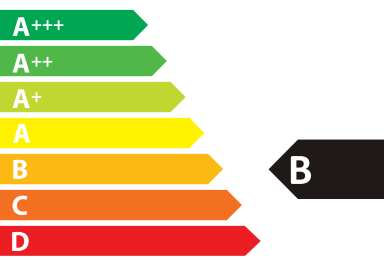

**gorenje** WHU629EW/S

**29.1**  
kWh/annum

Four icons in rounded rectangles: a fan, a lightbulb, water droplets, and a speaker. Below each icon is a scale from A to G. The speaker icon has the value **64 db** next to it.